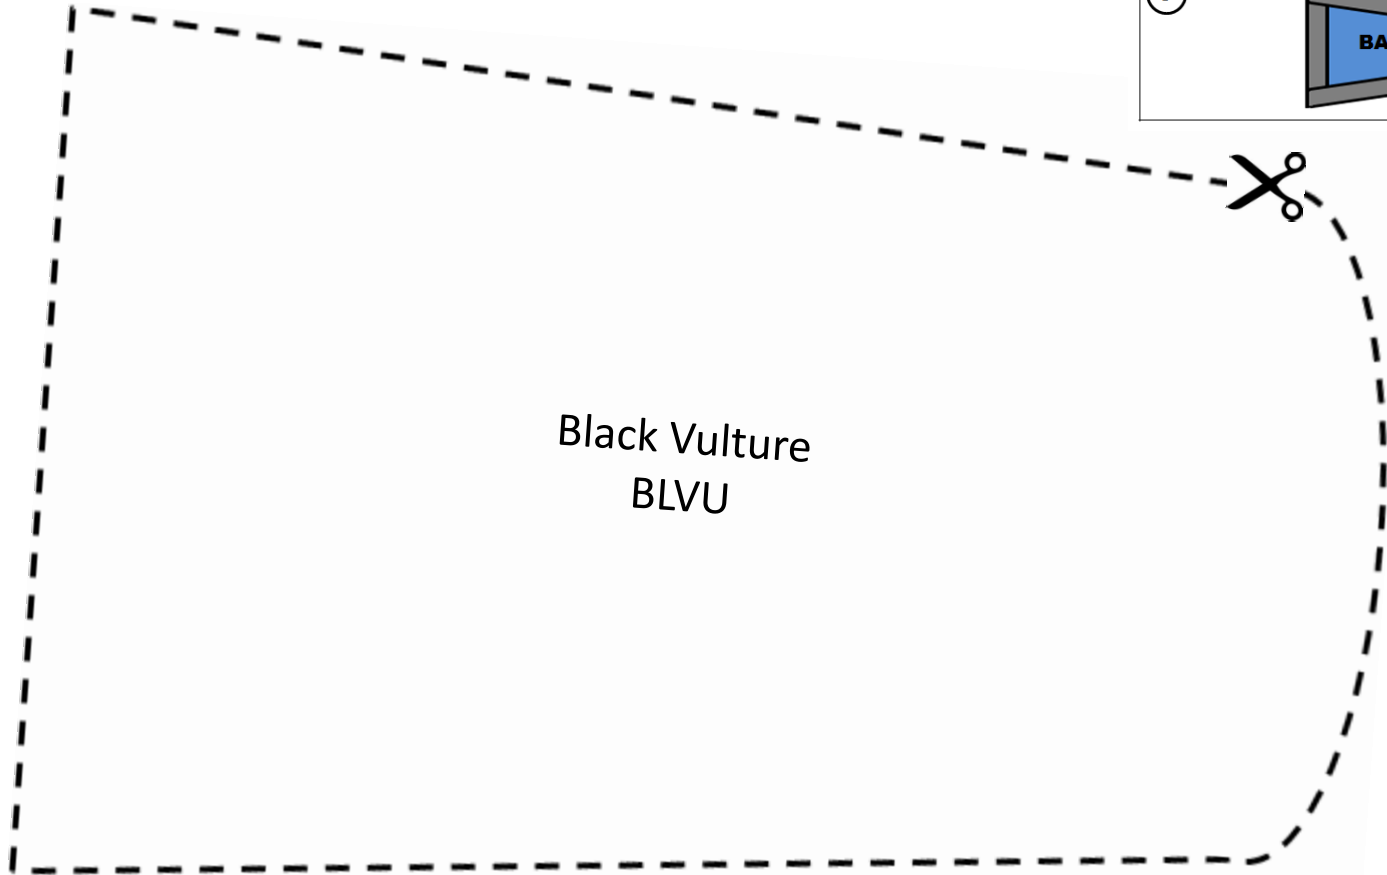

4

Tape along straight edges using Duct tape; apply half the tape width to the top surface and bend over edge to secure on back surface. Leave curved end open. Ensure bottom corners are well covered and sealed.

5

Mark with four letter species code using a permanent marker.

2 inches / 5.08 cm  
Confirm correct scale after printing.

2 inches / 5.08 cm  
Confirm correct scale after printing.

Broad-winged Hawk  
BWA

Red-shouldered Hawk  
RSHA

2 inches / 5.08 cm

Confirm correct scale after printing.

Red-tailed Hawk  
RTHA

2 inches / 5.08 cm  
Confirm correct scale after printing.

# THE WILDLIFE CENTER OF VIRGINIA

P.O. BOX 1557 • WAYNESBORO, VIRGINIA 22980 • 540-942-WILD • FAX 540-943-WILD

2 inches / 5.08 cm  
Confirm correct scale after printing.

Turkey Vulture  
TUVU

2 inches / 5.08 cm  
Confirm correct scale after printing.