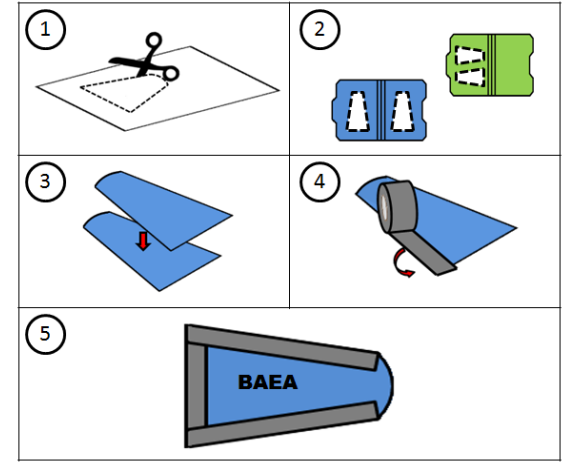

4

Tape along straight edges using Duct tape; apply half the tape width to the top surface and bend over edge to secure on back surface. Leave curved end open. Ensure bottom corners are well covered and sealed.

5

Mark with four letter species code using a permanent marker.

2 inches / 5.08 cm  
Confirm correct scale after printing.

2 inches / 5.08 cm  
Confirm correct scale after printing.

Broad-winged Hawk  
BWA

Red-shouldered Hawk  
RSHA

2 inches / 5.08 cm

Confirm correct scale after printing.

Red-tailed Hawk  
RTHA

2 inches / 5.08 cm  
Confirm correct scale after printing.