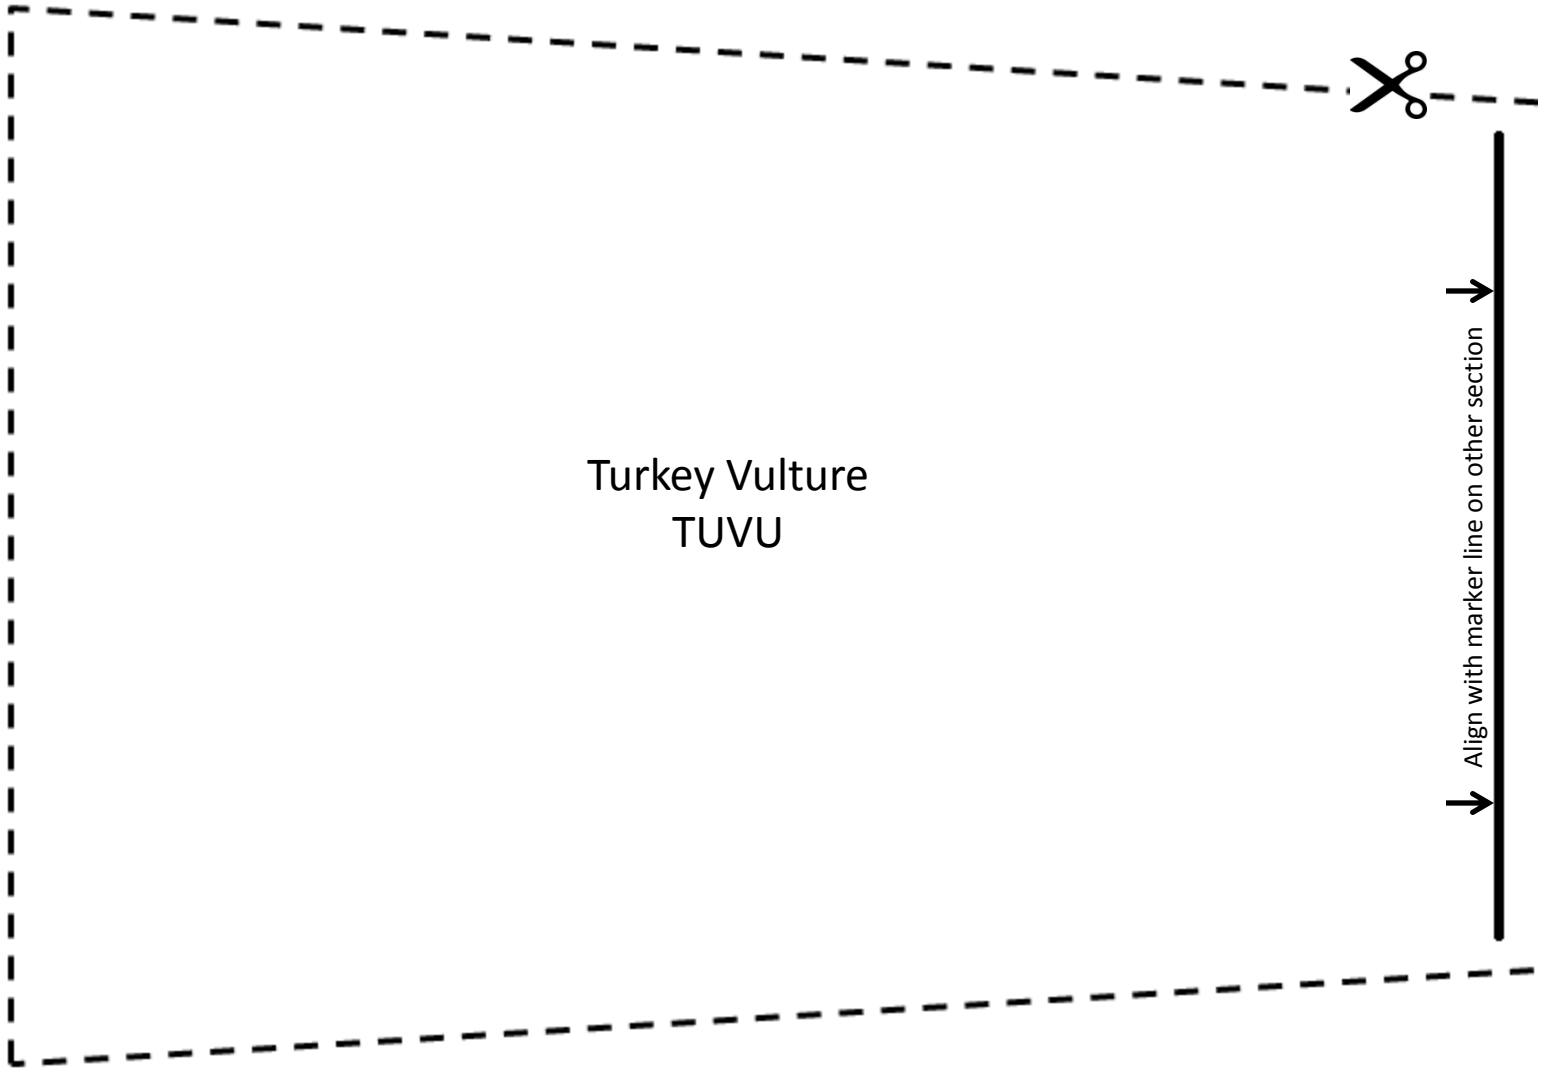

4

Tape along straight edges using Duct tape; apply half the tape width to the top surface and bend over edge to secure on back surface. Leave curved end open. Ensure bottom corners are well covered and sealed.

Red-shouldered Hawk  
RSHA

2 inches / 5.08 cm

Confirm correct scale after printing.

Red-tailed Hawk  
RTHA

2 inches / 5.08 cm  
Confirm correct scale after printing.

# THE WILDLIFE CENTER OF VIRGINIA

P.O. BOX 1557 • WAYNESBORO, VIRGINIA 22980 • 540-942-WILD • FAX 540-943-WILD

2 inches / 5.08 cm  
Confirm correct scale after printing.

Turkey Vulture  
TUVU

2 inches / 5.08 cm  
Confirm correct scale after printing.

Turkey Vulture  
TUVU

Align with marker line on other section

2 inches / 5.08 cm

Confirm correct scale after printing.

2 inches / 5.08 cm  
Confirm correct scale after printing.

Bald Eagle  
BAEA

Align with marker line on other section