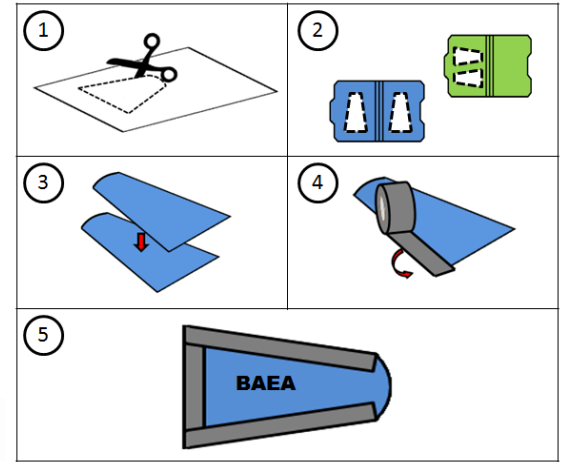

4

Tape along straight edges using Duct tape; apply half the tape width to the top surface and bend over edge to secure on back surface. Leave curved end open. Ensure bottom corners are well covered and sealed.

5

Mark with four letter species code using a permanent marker.

2 inches / 5.08 cm  
Confirm correct scale after printing.

2 inches / 5.08 cm  
Confirm correct scale after printing.

Broad-winged Hawk  
BWA

Red-shouldered Hawk  
RSHA

2 inches / 5.08 cm

Confirm correct scale after printing.

Red-tailed Hawk  
RTHA

2 inches / 5.08 cm  
Confirm correct scale after printing.