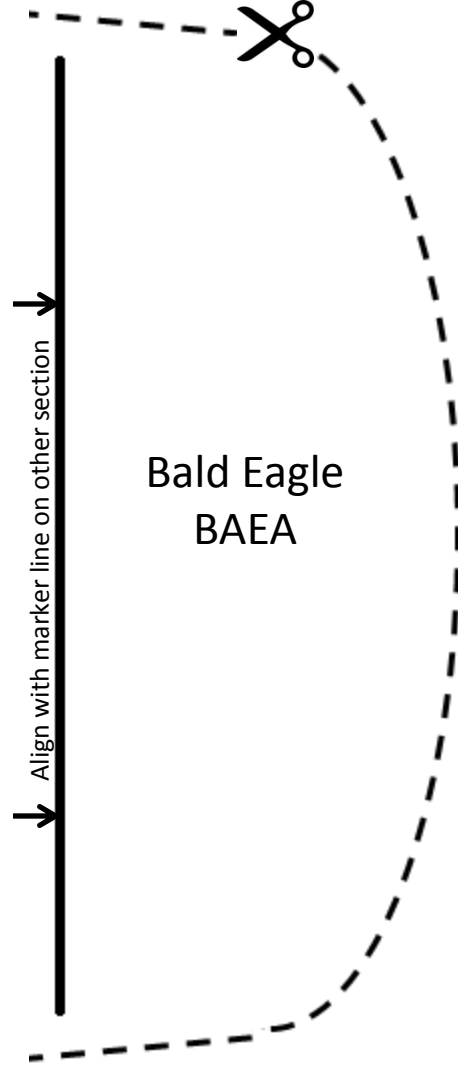

4

Tape along straight edges using Duct tape; apply half the tape width to the top surface and bend over edge to secure on back surface. Leave curved end open. Ensure bottom corners are well covered and sealed.

5

Mark with four letter species code using a permanent marker.

2 inches / 5.08 cm  
Confirm correct scale after printing.

2 inches / 5.08 cm  
Confirm correct scale after printing.

Broad-winged Hawk  
BWA

Red-shouldered Hawk  
RSHA

2 inches / 5.08 cm

Confirm correct scale after printing.

Red-tailed Hawk  
RTHA

2 inches / 5.08 cm  
Confirm correct scale after printing.

Turkey Vulture  
TUVU

Align with marker line on other section

2 inches / 5.08 cm

Confirm correct scale after printing.

2 inches / 5.08 cm  
Confirm correct scale after printing.

Bald Eagle  
BAEA

Align with marker line on other section