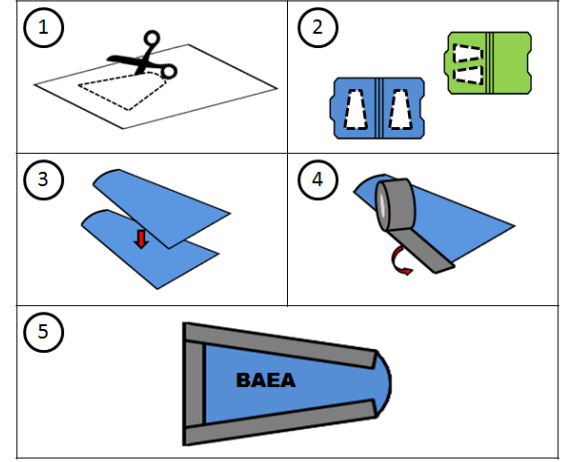

4

Tape along straight edges using Duct tape; apply half the tape width to the top surface and bend over edge to secure on back surface. Leave curved end open. Ensure bottom corners are well covered and sealed.

Red-shouldered Hawk  
RSHA

2 inches / 5.08 cm

Confirm correct scale after printing.

Red-tailed Hawk  
RTHA

2 inches / 5.08 cm  
Confirm correct scale after printing.

# THE WILDLIFE CENTER OF VIRGINIA

P.O. BOX 1557 • WAYNESBORO, VIRGINIA 22980 • 540-942-WILD • FAX 540-943-WILD

2 inches / 5.08 cm  
Confirm correct scale after printing.

Turkey Vulture  
TUVU

2 inches / 5.08 cm  
Confirm correct scale after printing.

Turkey Vulture  
TUVU

Align with marker line on other section

2 inches / 5.08 cm

Confirm correct scale after printing.

2 inches / 5.08 cm  
Confirm correct scale after printing.

Bald Eagle  
BAEA

Align with marker line on other section