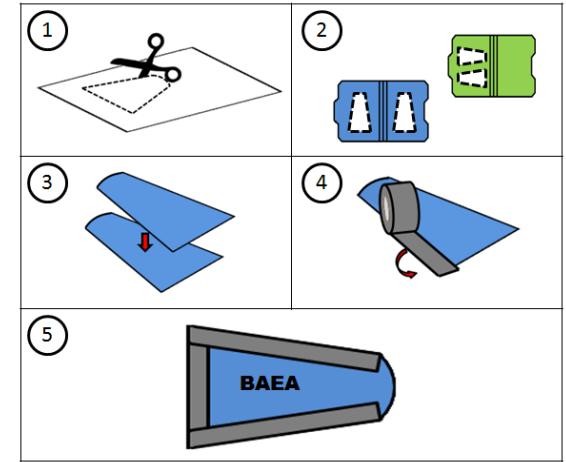

2

Use template to cut out two identical tail guard pieces from the plastic folder; avoid crease lines in the folder. Try to be efficient so you can make several!

3

Place the two tail guard pieces on top of one another.

4

Tape along straight edges using Duct tape; apply half the tape width to the top surface and bend over edge to secure on back surface. Leave curved end open. Ensure bottom corners are well covered and sealed.

5

Mark with four letter species code using a permanent marker.

2 inches / 5.08 cm  
Confirm correct scale after printing.

2 inches / 5.08 cm  
Confirm correct scale after printing.

Broad-winged Hawk  
BWA