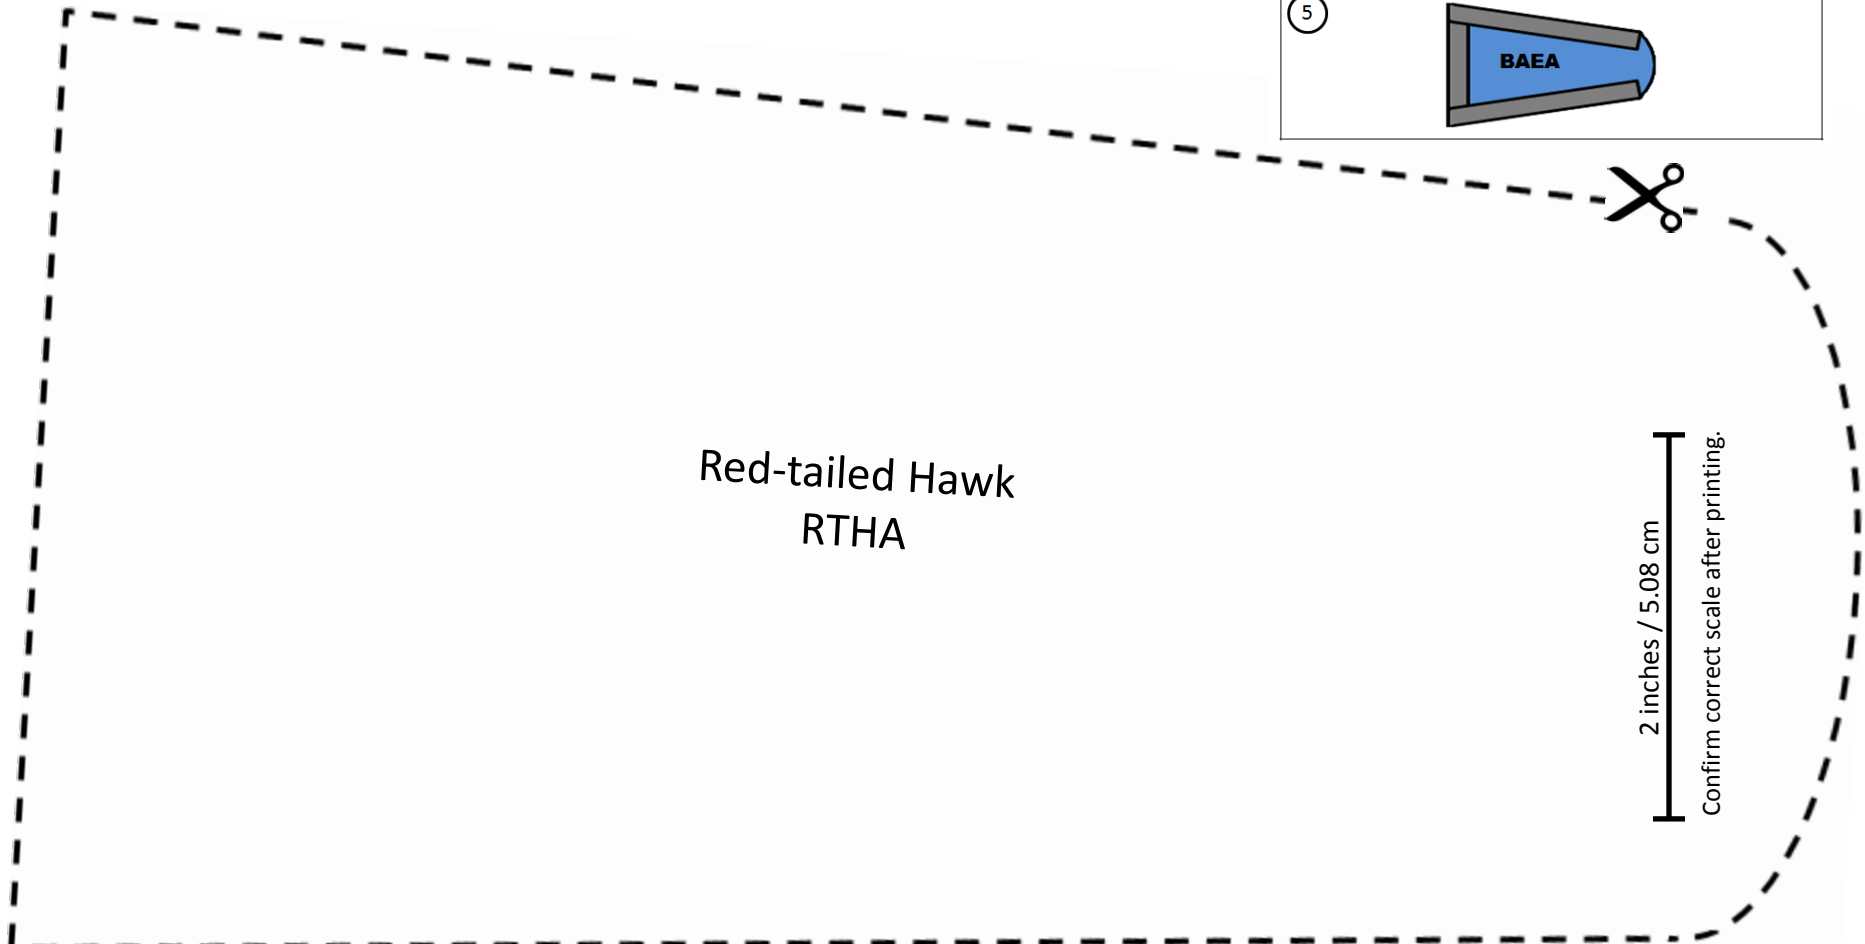

4

Tape along straight edges using Duct tape; apply half the tape width to the top surface and bend over edge to secure on back surface. Leave curved end open. Ensure bottom corners are well covered and sealed.

5

Mark with four letter species code using a permanent marker.

2 inches / 5.08 cm  
Confirm correct scale after printing.

2 inches / 5.08 cm  
Confirm correct scale after printing.

Broad-winged Hawk  
BWA

Red-shouldered Hawk  
RSHA

2 inches / 5.08 cm

Confirm correct scale after printing.

Red-tailed Hawk  
RTHA

2 inches / 5.08 cm  
Confirm correct scale after printing.