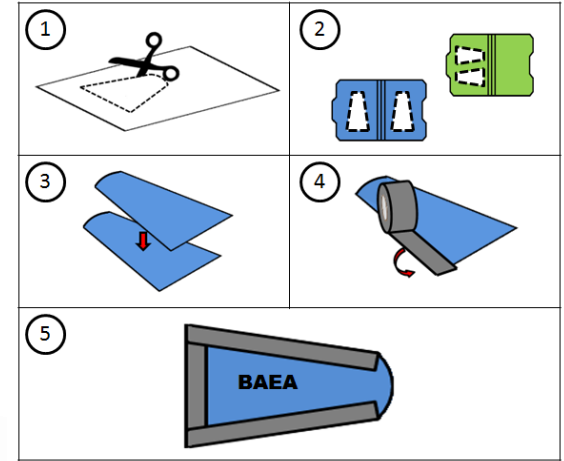

4

Tape along straight edges using Duct tape; apply half the tape width to the top surface and bend over edge to secure on back surface. Leave curved end open. Ensure bottom corners are well covered and sealed.

5

Mark with four letter species code using a permanent marker.

2 inches / 5.08 cm  
Confirm correct scale after printing.

2 inches / 5.08 cm  
Confirm correct scale after printing.

Broad-winged Hawk  
BWA

Red-shouldered Hawk  
RSHA

2 inches / 5.08 cm

Confirm correct scale after printing.

Red-tailed Hawk  
RTHA

2 inches / 5.08 cm  
Confirm correct scale after printing.

# THE WILDLIFE CENTER OF VIRGINIA

P.O. BOX 1557 • WAYNESBORO, VIRGINIA 22980 • 540-942-WILD • FAX 540-943-WILD

2 inches / 5.08 cm  
Confirm correct scale after printing.

Turkey Vulture  
TUVU

2 inches / 5.08 cm  
Confirm correct scale after printing.