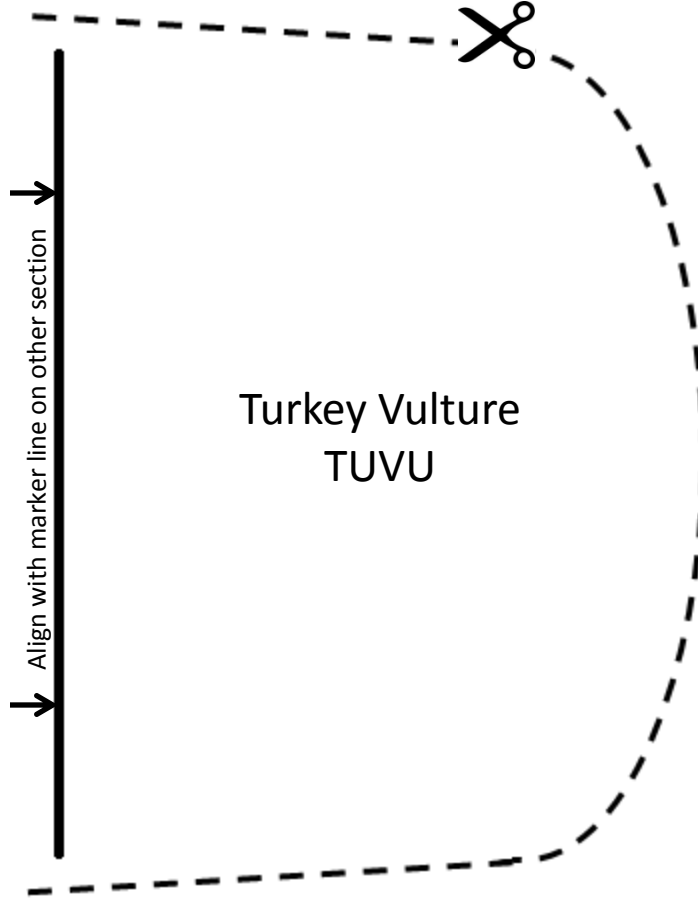

5

Mark with four letter species code using a permanent marker.

2 inches / 5.08 cm  
Confirm correct scale after printing.

2 inches / 5.08 cm  
Confirm correct scale after printing.

Broad-winged Hawk  
BWA

Red-shouldered Hawk  
RSHA

2 inches / 5.08 cm

Confirm correct scale after printing.

Red-tailed Hawk  
RTHA

2 inches / 5.08 cm  
Confirm correct scale after printing.

# THE WILDLIFE CENTER OF VIRGINIA

P.O. BOX 1557 • WAYNESBORO, VIRGINIA 22980 • 540-942-WILD • FAX 540-943-WILD

2 inches / 5.08 cm  
Confirm correct scale after printing.

Turkey Vulture  
TUVU

2 inches / 5.08 cm  
Confirm correct scale after printing.

Turkey Vulture  
TUVU

Align with marker line on other section

2 inches / 5.08 cm

Confirm correct scale after printing.

2 inches / 5.08 cm  
Confirm correct scale after printing.

Bald Eagle  
BAEA

Align with marker line on other section